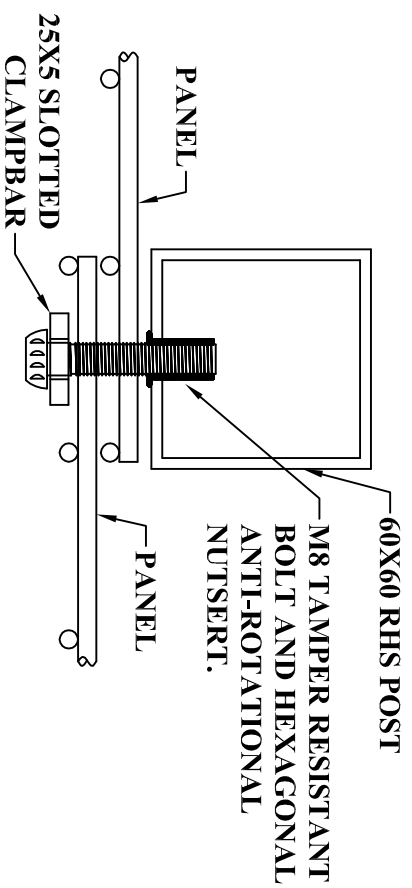

NK IBEX® PREMIER PLUS - TYPICAL ELEVATION

**PLEASE NOTE:
THIS DRAWING IS A TYPICAL REPRESENTATION
FOR FULL SYSTEM DETAIL REFER TO
SPEC GENERATOR / BROCHURE**

**FENCE HEIGHTS IN EXCESS OF 2.4m
UTILISE MORE THAN ONE PANEL
THIS IS KNOWN AS 'MULTILIFT'**

STANDARD INTERMEDIATE POST CONFIGURATION

STANDARD CORNER POST CONFIGURATION

DWG No - NK / IBX / PP / 1

THIS DRAWING IS A TYPICAL REPRESENTATION AND MUST NOT BE SCALED.

NK FENCING

Belfast office
40 Tealock Road
Carrickfergus
Co. Antrim
BT38 7NU
t: 028 9395 1172
f: 028 9396 4336
e: mail@nkfencing.com
w: www.nkfencing.com