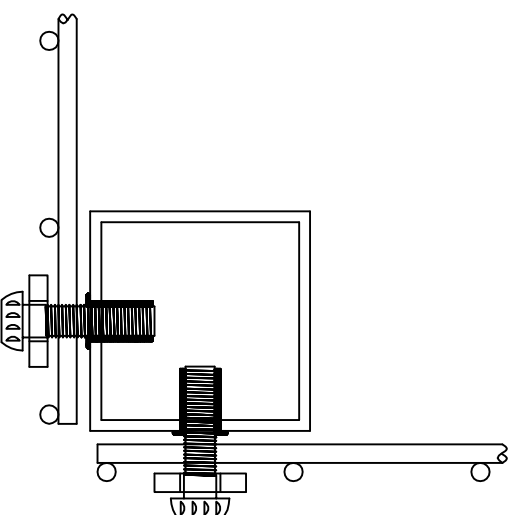

NK IBEX® PREMIER PLUS - TYPICAL ELEVATION

**PLEASE NOTE:
THIS DRAWING IS A TYPICAL REPRESENTATION
FOR FULL SYSTEM DETAIL REFER TO
SPEC GENERATOR / BROCHURE**

**FENCE HEIGHTS IN EXCESS OF 2.4m
UTILISE MORE THAN ONE PANEL
THIS IS KNOWN AS 'MULTILIFT'**

STANDARD INTERMEDIATE POST CONFIGURATION

STANDARD CORNER POST CONFIGURATION

DWG No - NK / IBX / PP / 1

THIS DRAWING IS A TYPICAL REPRESENTATION AND MUST NOT BE SCALED.

NK FENCING

Belfast office
40 Tealock Road
Carrickfergus
Co. Antrim
BT38 7NU
t: 028 9395 1172
f: 028 9396 4336
e: mail@nkfencing.com
w: www.nkfencing.com